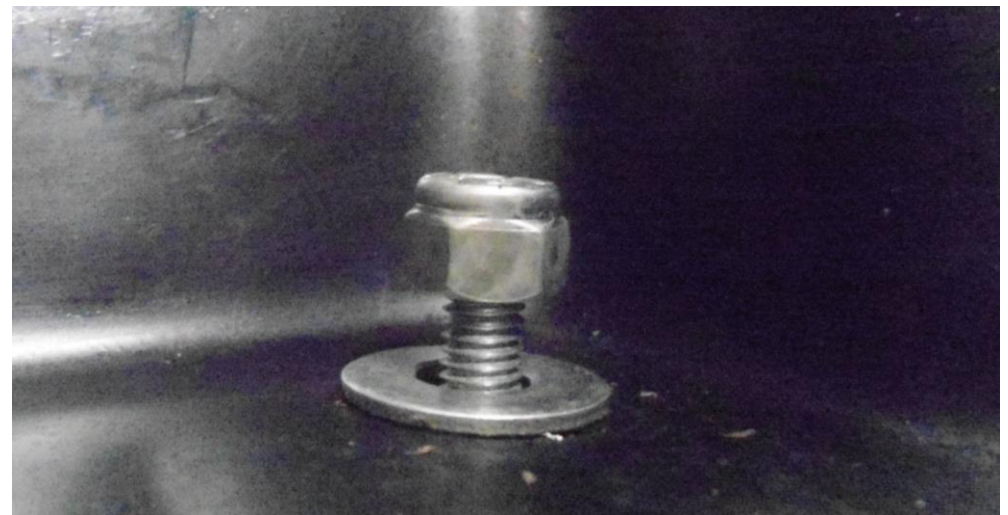

OPTION #2

Avertissement:

Assurez-vous de bien serrer chaque poignée ou écrou avant chaque randonnée.

Warning:

Fasten securely each knob or nut before each ride.

Pour plus d'info / for more info: service@wesindustries.com